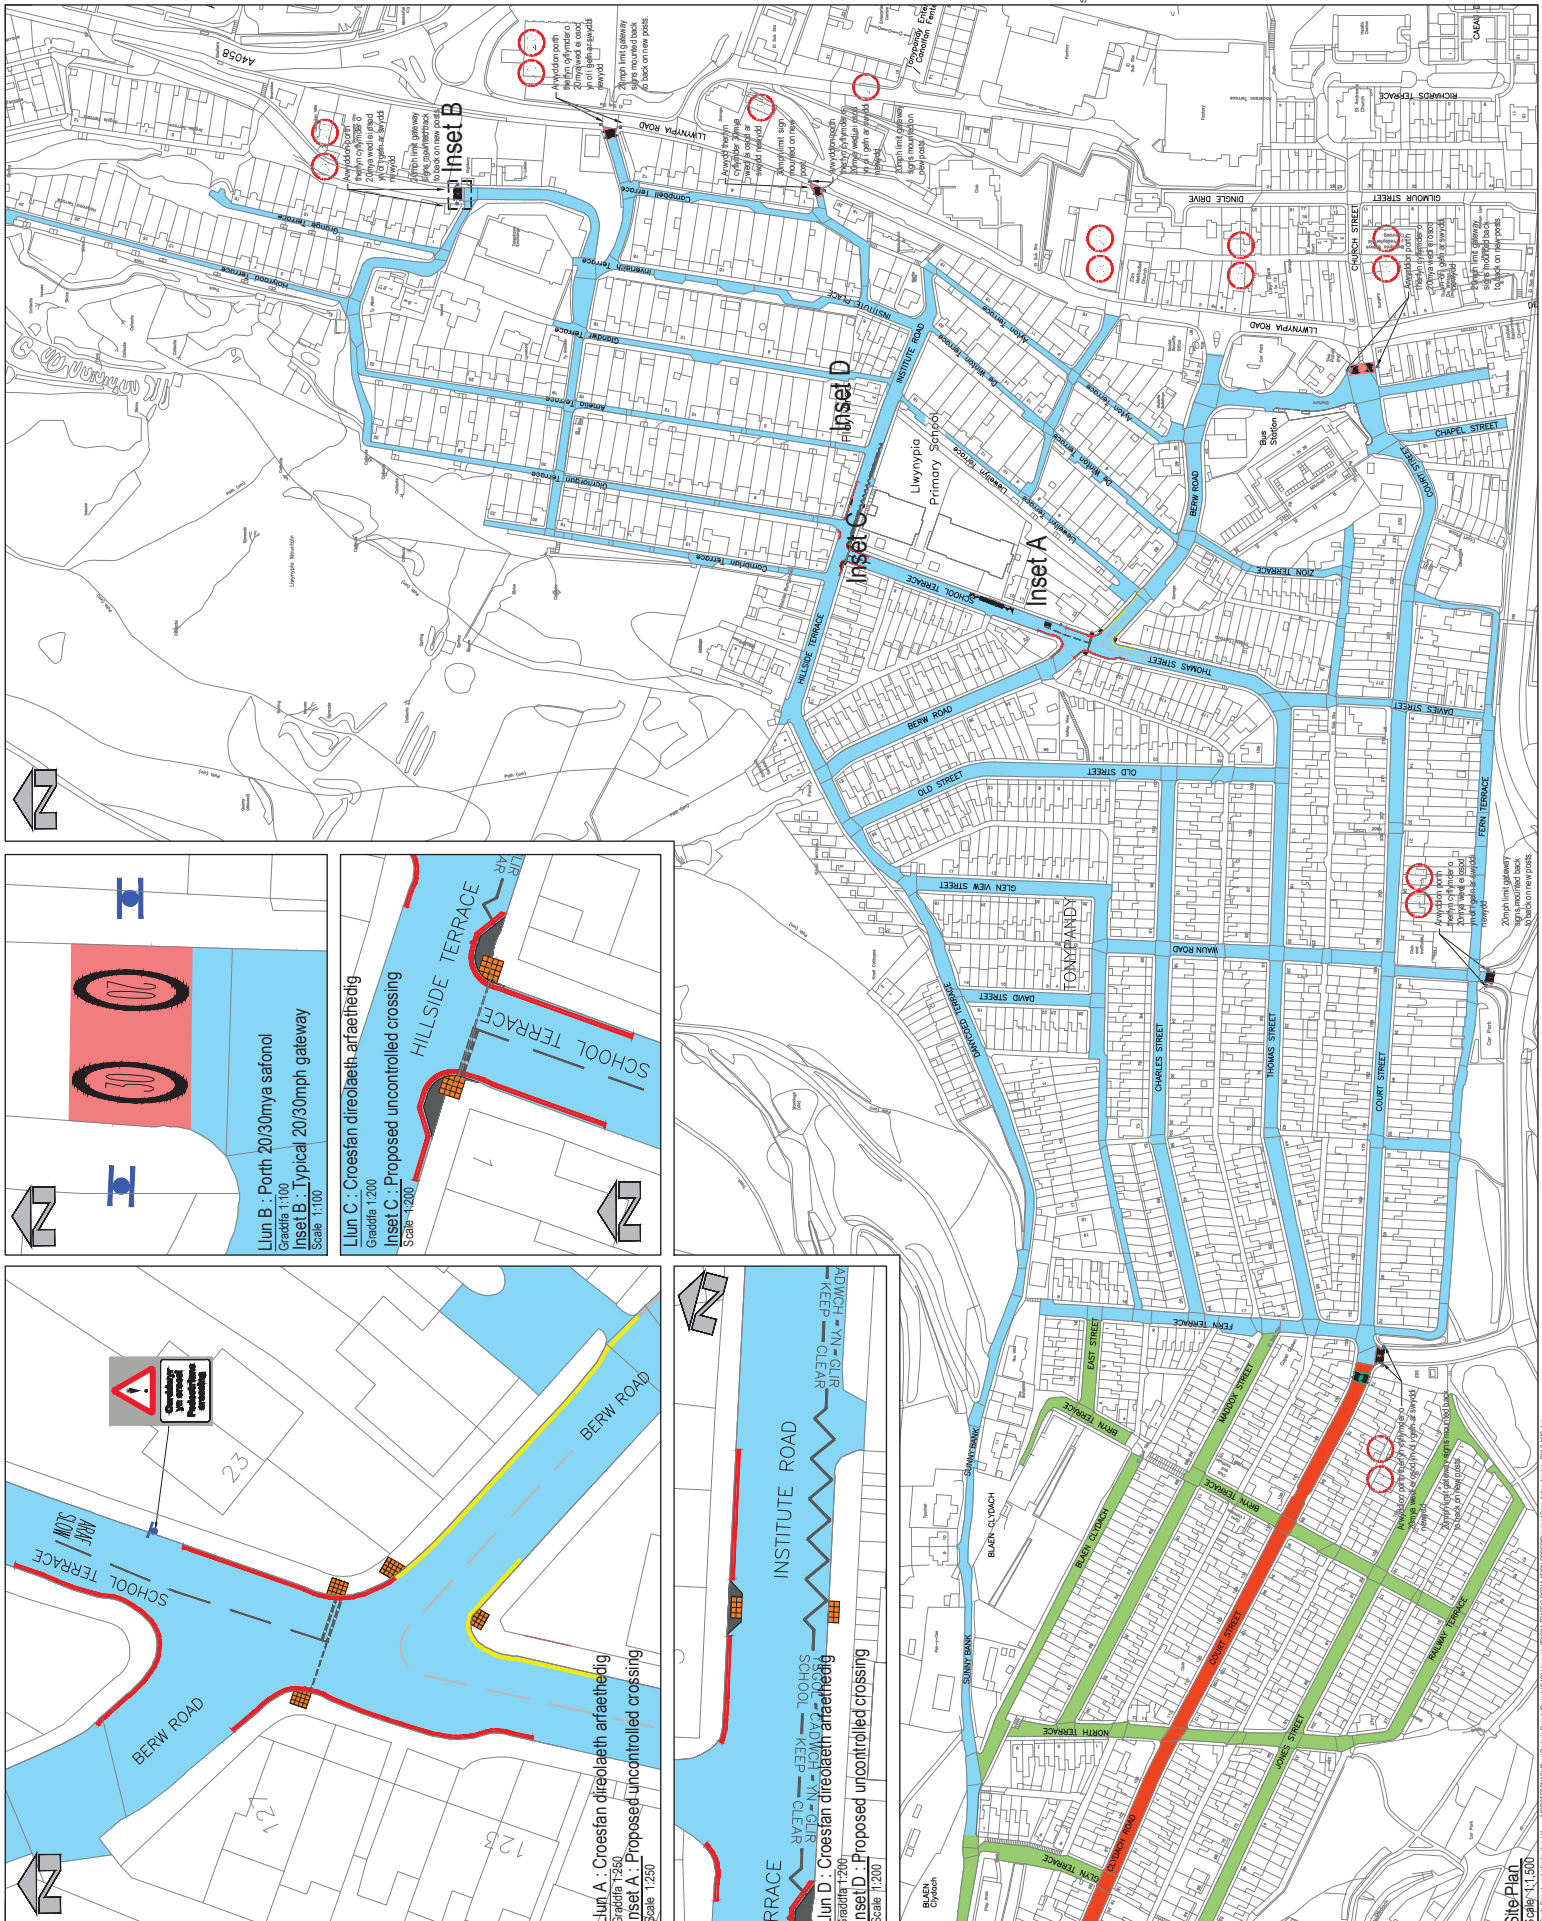

Arwyddion ategu cylindwr 20m/ya arfaethig i'w  
hadro i'gobhain gofau dmy holl raddau i'w  
Graddfa 1 DIR  
Proposed 20mph repeater signs to be attached to  
lighting columns throughout the extents of the limit  
Scale: 1:125

REVISIONS

Rev	By	Date	Description
01	CF	08/10/2019	Final design to be signed
02	CF	08/10/2019	Agreed to be used for the final design
03	CF	08/10/2019	Agreed to be used for the final design

Project Name: S2 - Addas ar gyfer gwobodaeth  
Client: Cymdeudas Llywypia  
Project Location: Llywypia, Gwynedd

Drawn by: G. Jones  
Checked by: G. Jones  
Approved by: G. Jones  
Date: 08/10/2019  
Drawing Number: 72019/121

**Allwedd/Key:**

- Linellau rhydli melyn arfaethedig
- Proposed double yellow lines
- Linellau dwir melyn presennol
- Existing double yellow lines
- Crestiau diriedolaeth arfaethedig
- Proposed uncontrolled crossing
- Rhwystri ymwithol arfaethedig
- Proposed build out