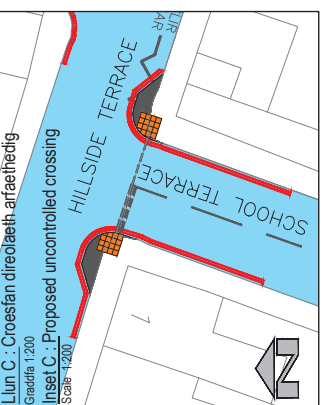

Key:

	Terfyn Cylindwr 20m/ya Arfaethig Proposed 20mph Speed Limit
	Porth Cylindwr 20m/ya Presennol Existing 20mph Zone
	Revisiti rymedol arfaethig Proposed built out
	Porth Presennol Existing gateway
	Terfyn Cylindwr 20m/ya Presennol Existing 20mph Limit
	Yard Gymraed Llywypia a chymrau Llywypia Primary School and other key facilities
	Croestian diriedolaeth arfaethig Proposed uncontrolled crossing
	Llinellau dwbr meini arfaethig Proposed double yellow lines
	Llinellau dwbr meini presennol Existing double yellow lines

Arwyddion ategu cylindwr 20m/ya arfaethig i'w
hadro i'gobhain gofau dmy holl raddau i'w
Graddfa 1 DIR
Proposed 20mph repeater signs to be attached to
lighting columns throughout the extents of the limit
Scale: 1:125

REVISIONS

Rev	By	Date	Description
01	CF	08/10/2019	Final design to be signed
02	CF	08/10/2019	Agreed to be used for the final design
03	CF	08/10/2019	Agreed to be used for the final design

Project Name: S2 - Addas ar gyfer gwobodaeth
Client: Cymdeudas Llywypia
Project Location: Llywypia, Gwynedd

Client: Cymdeudas Llywypia
Group Director: Cefnallan
Project Manager: Cefnallan
Design: Cefnallan
Construction: Cefnallan

Project Name: Ysgol Gymraed Llywypia
Aratu Traffig
Llywypia Primary School
Traffic Calming
Llyn I Drawing
Yng Nghori
Consultation

Drawn by: G. Jones
Checked by: G. Jones
Approved by: G. Jones
Date: 08/10/2019
Drawing Number: 72019/121