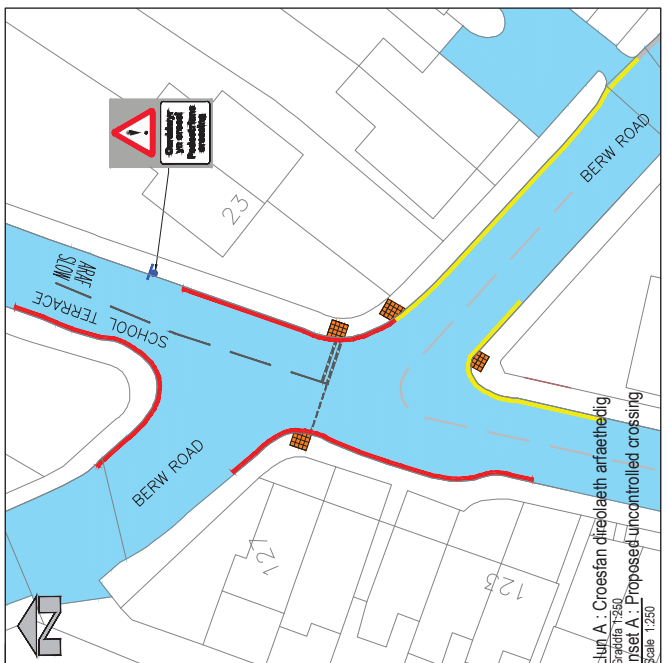

Key:

	Terfyn Cylindwr 20m/ya Arfaethig Proposed 20mph Speed Limit
	Porth Cylindwr 20m/ya Presennol Existing 20mph Zone
	Revisiti rymedol arfaethig Proposed built out
	Porth Presennol Existing gateway
	Terfyn Cylindwr 20m/ya Presennol Existing 20mph Limit
	Yard Gymraed Llywypia a chymrau Llywypia Primary School and other key facilities
	Croestian diriedolaeth arfaethig Proposed uncontrolled crossing
	Llinellau dwbr meini arfaethig Proposed double yellow lines
	Llinellau dwbr meini presennol Existing double yellow lines

Arwyddion ategu cylindwr 20m/ya arfaethig i'w
hadro i'gobhain gofau dmy holl raddau i'w
Graddfa 1 DIR
Proposed 20mph repeater signs to be attached to
lighting columns throughout the extents of the limit
Scale: 1:125

REVISIONS

Rev	By	Date	Description
01	CF	08/10/2019	Final design to be signed
02	CF	08/10/2019	Agreed to be used for the final design
03	CF	08/10/2019	Agreed to be used for the final design

Project Name: S2 - Addas ar gyfer gwobodaeth
Client: Cymdeudas Llywypia
Project Location: Llywypia, Gwynedd

Client: Cymdeudas Llywypia
Group Director: Cefnallan
Project Manager: Cefnallan
Design: Cefnallan
Construction: Cefnallan

Project Name: Ysgol Gymraed Llywypia
Aratu Traffig
Llywypia Primary School
Traffic Calming
Llyn I Drawing
Yng Nghori
Consultation

Drawn by: G. Jones
Checked by: G. Jones
Approved by: G. Jones
Date: 08/10/2019
Drawing Number: 72019/121