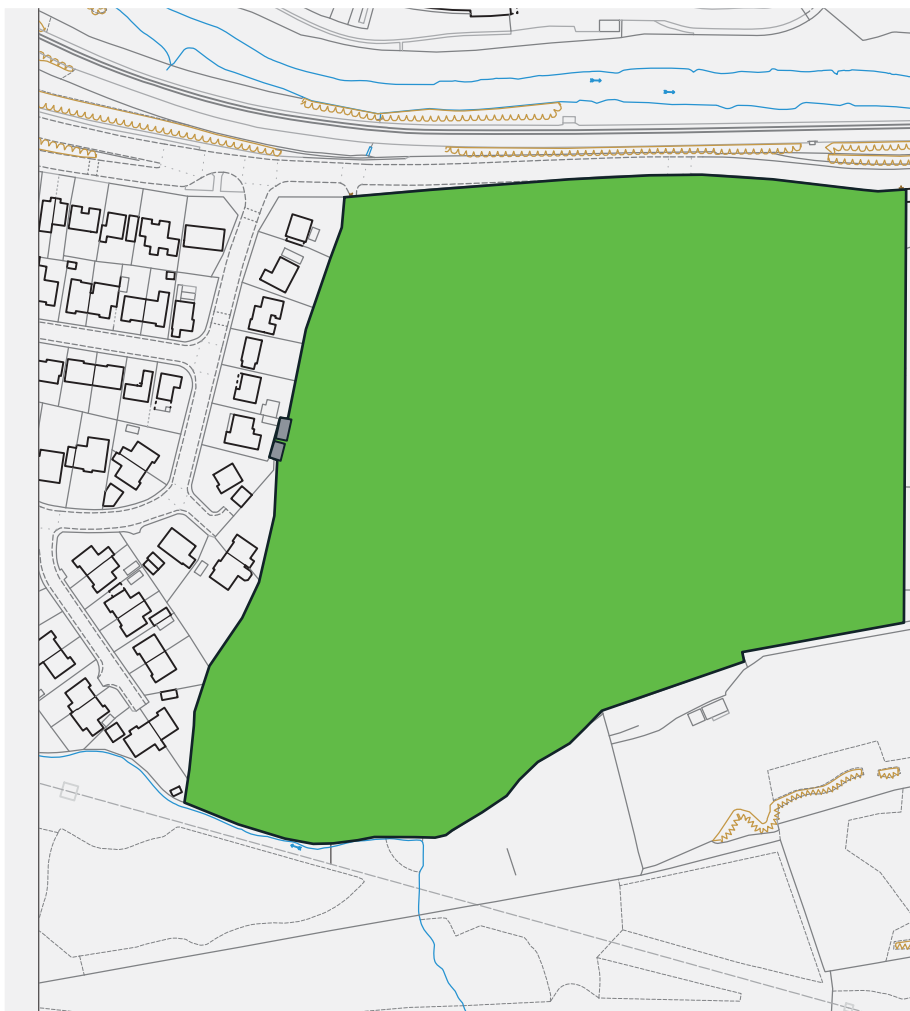

Mynwent Maes-yr-arian Maesyarian Cemetery

RHONDDA CYNON TAF

Hysbysiad Cyfreithiol / Legal Notice

RHONDDA CYNON TAF

GORCHYMYN DIOGELU MANNAU CYHOEDDUS (RHEOLI CŴN) 2020

DEDDF YMDDYGIAD GWRTHGYMDEITHASOL, TROSEDDU A PHLISMONA 2014

RHONDDA CYNON TAF

PUBLIC SPACES PROTECTION ORDER (DOG CONTROLS) 2020

ANTI-SOCIAL BEHAVIOUR, CRIME AND POLICING ACT 2014

Mae croeso i gŵn yn y Fynwent ond rhaid i chi godi baw eich ci ar ei ôl a chadw'ch ci o dan reolaeth ar bob adeg.

Dilynwch y rheolau syml yma er budd pawb sy'n defnyddio'r Fynwent yma.

1. Rhaid cadw cŵn ar dennyn ar bob adeg tra'ch bod chi yn y Fynwent.
2. Codwch faw eich ci ar unwaith a rhoi'r baw yn y biniau gwastraff sydd ar gael.
3. Gofalwch fod bagiau cario'r baw ci gyda chi.
4. Os bydd swyddog o'r Cyngor neu'r Heddlu yn gofyn i chi roi'ch ci ar dennyn, gwnewch hynny ar unwaith.

O beidio â dilyn y rheolau yma, mae'n bosibl y cewch chi hysbysiad cosb benodedig o £100.

Dogs are allowed in the Cemetery but you must clean up after your dog and keep your dog under control at all times.

Please follow these simple rules for the benefit of everyone who uses this Cemetery.

1. Dogs must be kept on a lead at all times while in the Cemetery.
2. Clean up after your dog immediately and dispose of the mess in the waste bins provided.
3. Always carry waste bags for your dog's mess.
4. If a Council or Police officer asks you to put your dog on a lead, please do so immediately.

Failure to follow these rules may result in a fixed penalty notice of £100.

Cŵn O Dan Reolaeth | Dogs Under Control

Hawlfraint y goron a hawliau cronfa ddata 2016 Arolwg Ordnans 100023458
Crown copyright and database rights 2016 Ordnance Survey 100023458

Am ragor o wybodaeth, ewch i:

<http://fymhethau.rctcbc.gov.uk/fyRhondda.aspx>

For further information, please visit:

<http://my.rctcbc.gov.uk/myRhondda.aspx>