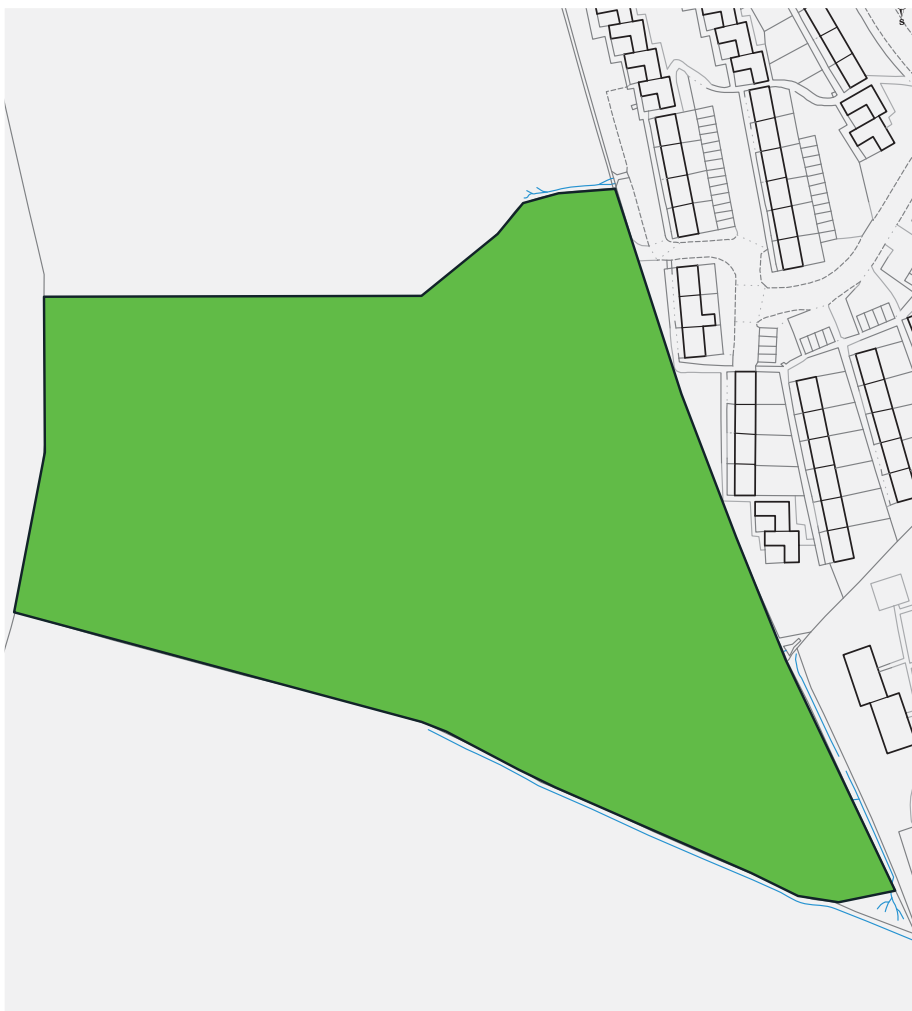

Failure to follow these rules may result in a fixed penalty notice of £100.

Cŵn O Dan Reolaeth | Dogs Under Control

Hawfraint y goron a hawliau cronfa ddata 2016 Arolwg Ordnans 100023458
Crown copyright and database rights 2016 Ordnance Survey 100023458