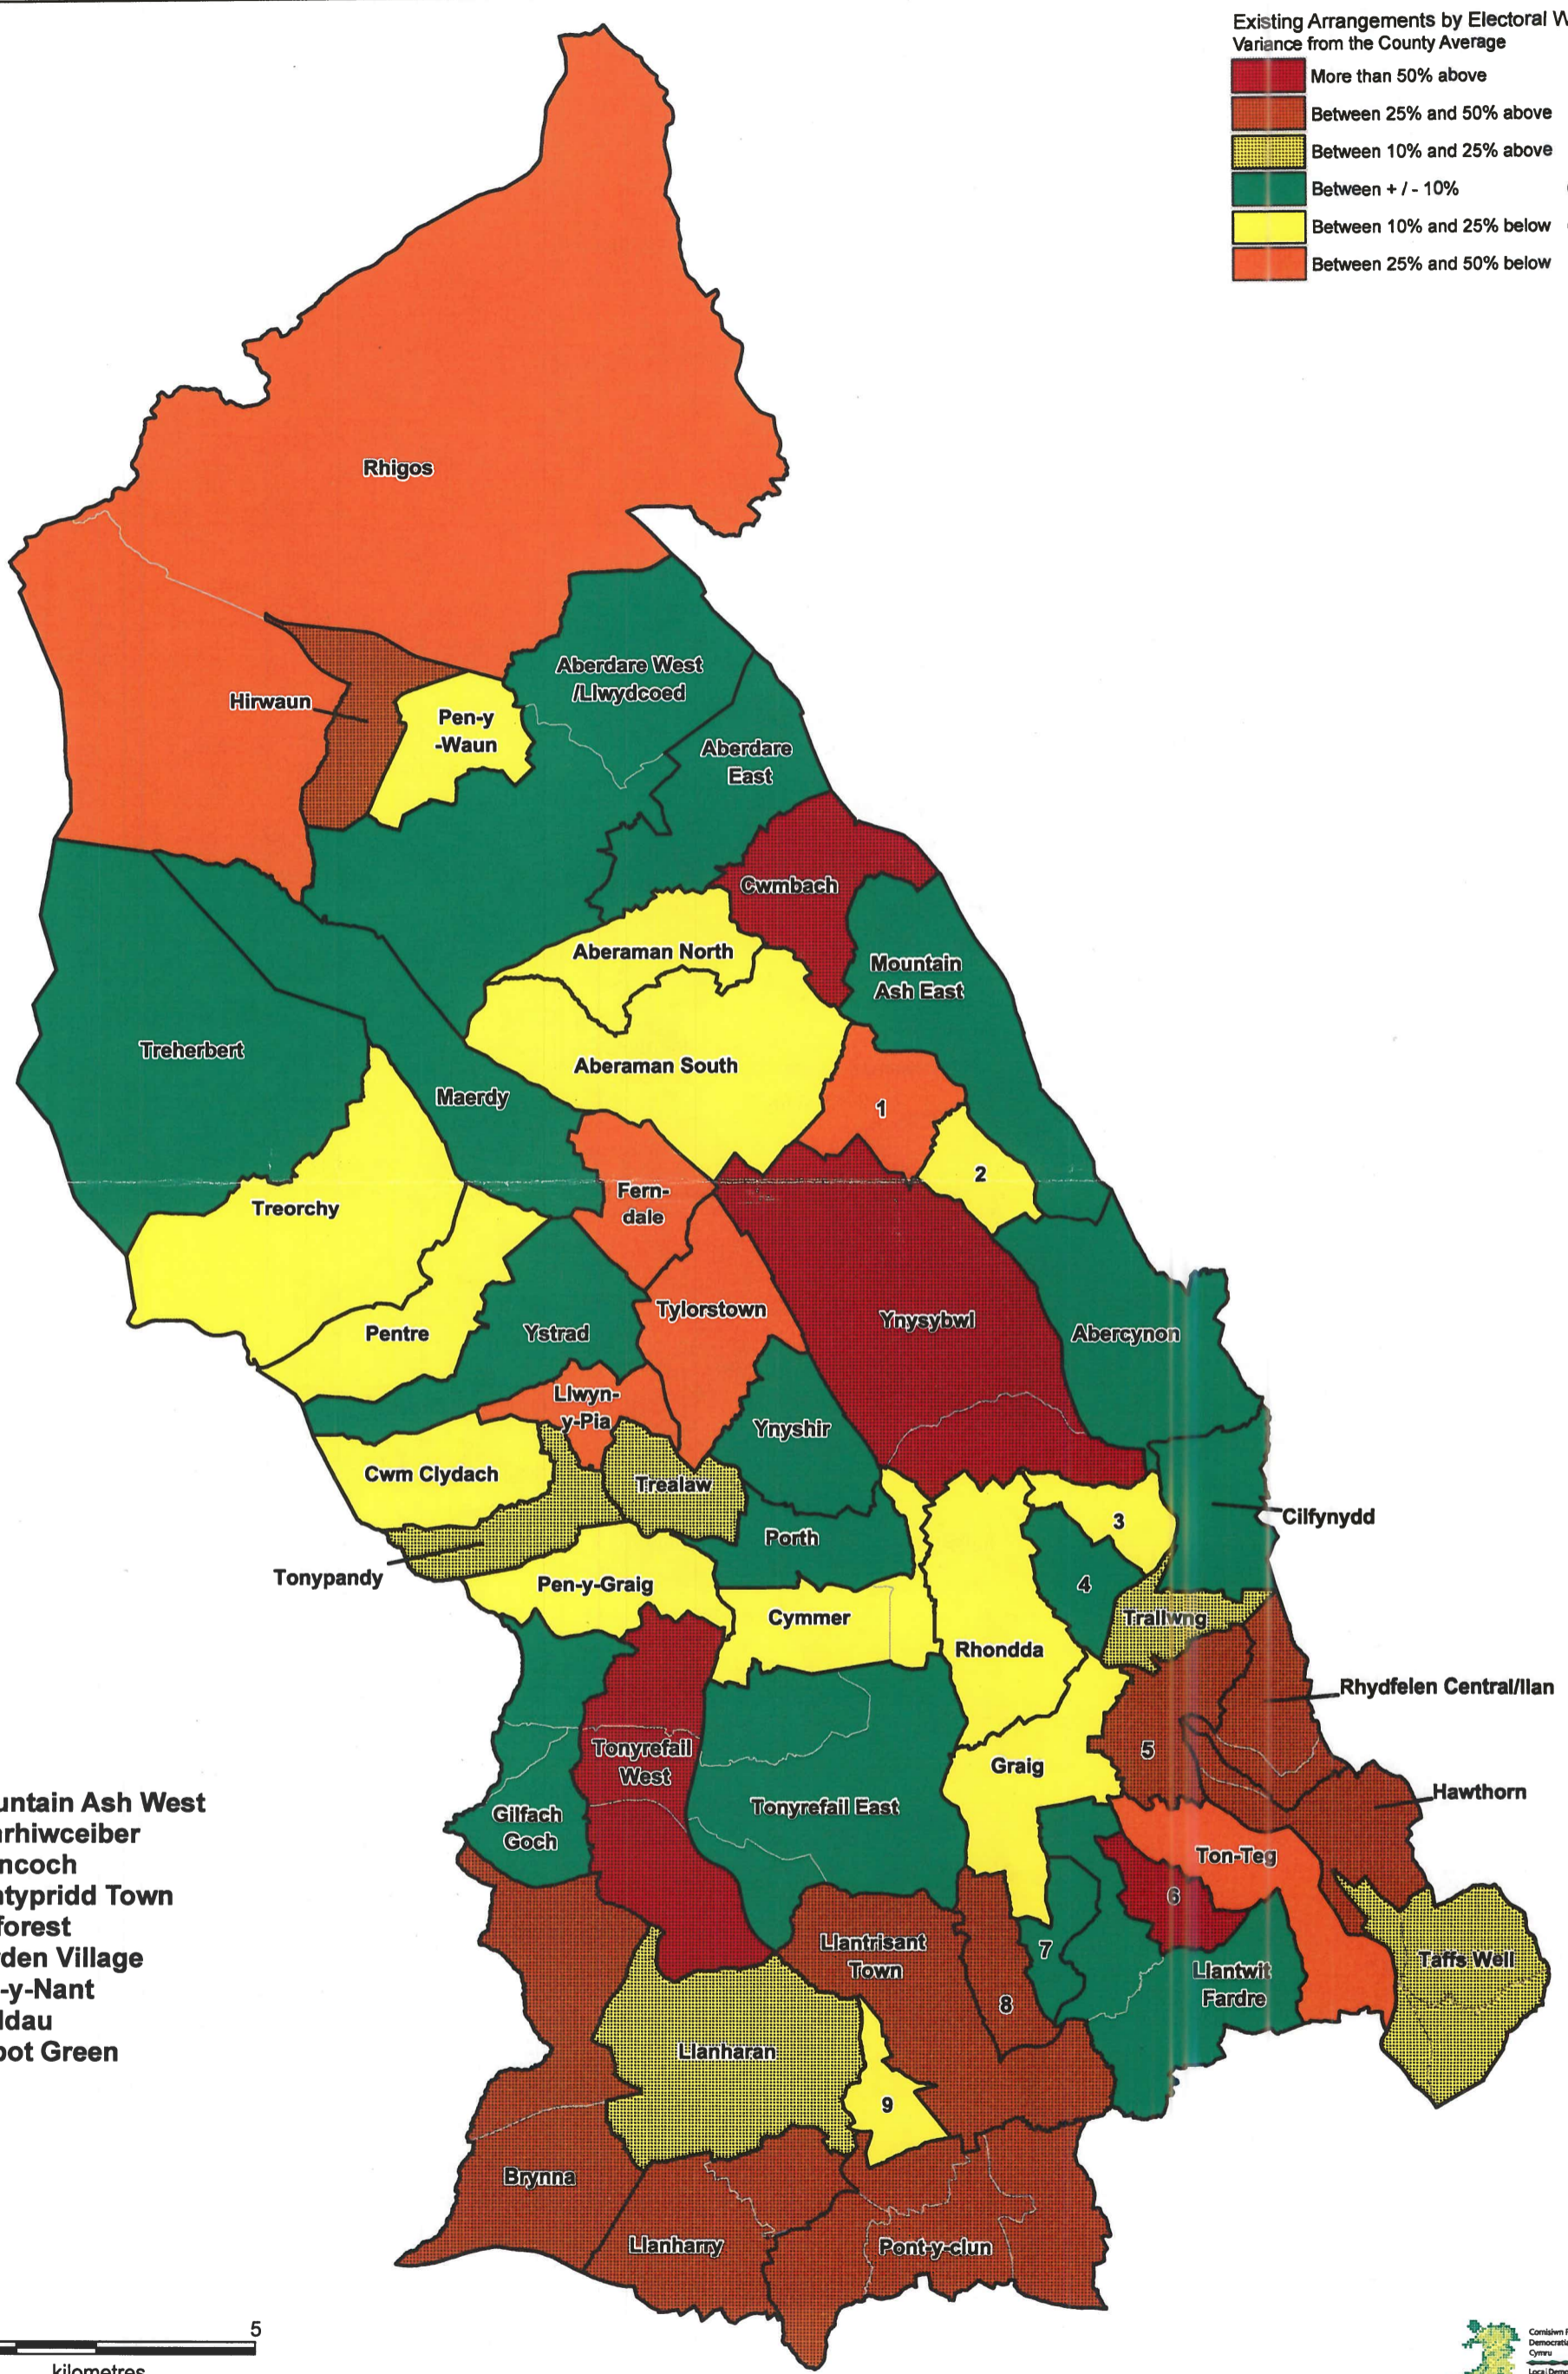

**COUNTY BOROUGH OF RHONDDA CYNON TAF**  
**EXISTING VARIANCE IN ELECTORAL REPRESENTATION**

Existing Arrangements by Electoral Ward  
Variance from the County Average

	More than 50% above	(4)
	Between 25% and 50% above	(9)
	Between 10% and 25% above	(5)
	Between +/- 10%	(15)
	Between 10% and 25% below	(13)
	Between 25% and 50% below	(6)

- 1 - Mountain Ash West
- 2 - Penrhiwceiber
- 3 - Glyncoch
- 4 - Pontypridd Town
- 5 - Treforest
- 6 - Garden Village
- 7 - Tyn-y-Nant
- 8 - Beddau
- 9 - Talbot Green

0 5  
kilometres  
Scale: 1:101,000

**BWRDEISTREF SIROL RHONDDA CYNON TAF**  
AMRYWIAD PRESENNOL O RAN CYNRYCHIOLAETH ETHOLIADOL

Trefniadau Presennol yn ol Wardiau Etholiadol  
Amrywiant o'r Cyfartaledd Sirol

	Mwy na 50% yn uwch	(4)
	Rhwng 25% a 50% yn uwch	(9)
	Rhwng 10% a 25% yn uwch	(5)
	Rhwng + / - 10%	(15)
	Rhwng 10% a 25% yn is	(13)
	Rhwng 25% a 50% yn is	(6)
	Mwy na 50% yn is	(0)

- 1 - Gorllewin Aberpenar
- 2 - Penrhiwceiber
- 3 - Glyncoch
- 4 - Pontypridd Town
- 5 - Treforest
- 6 - Pentre'r Eglwys
- 7 - Tyn-y-Nant
- 8 - Beddau
- 9 - Tonysguboriau

0 5  
cilomedrau  
Graddfa 1:101,000