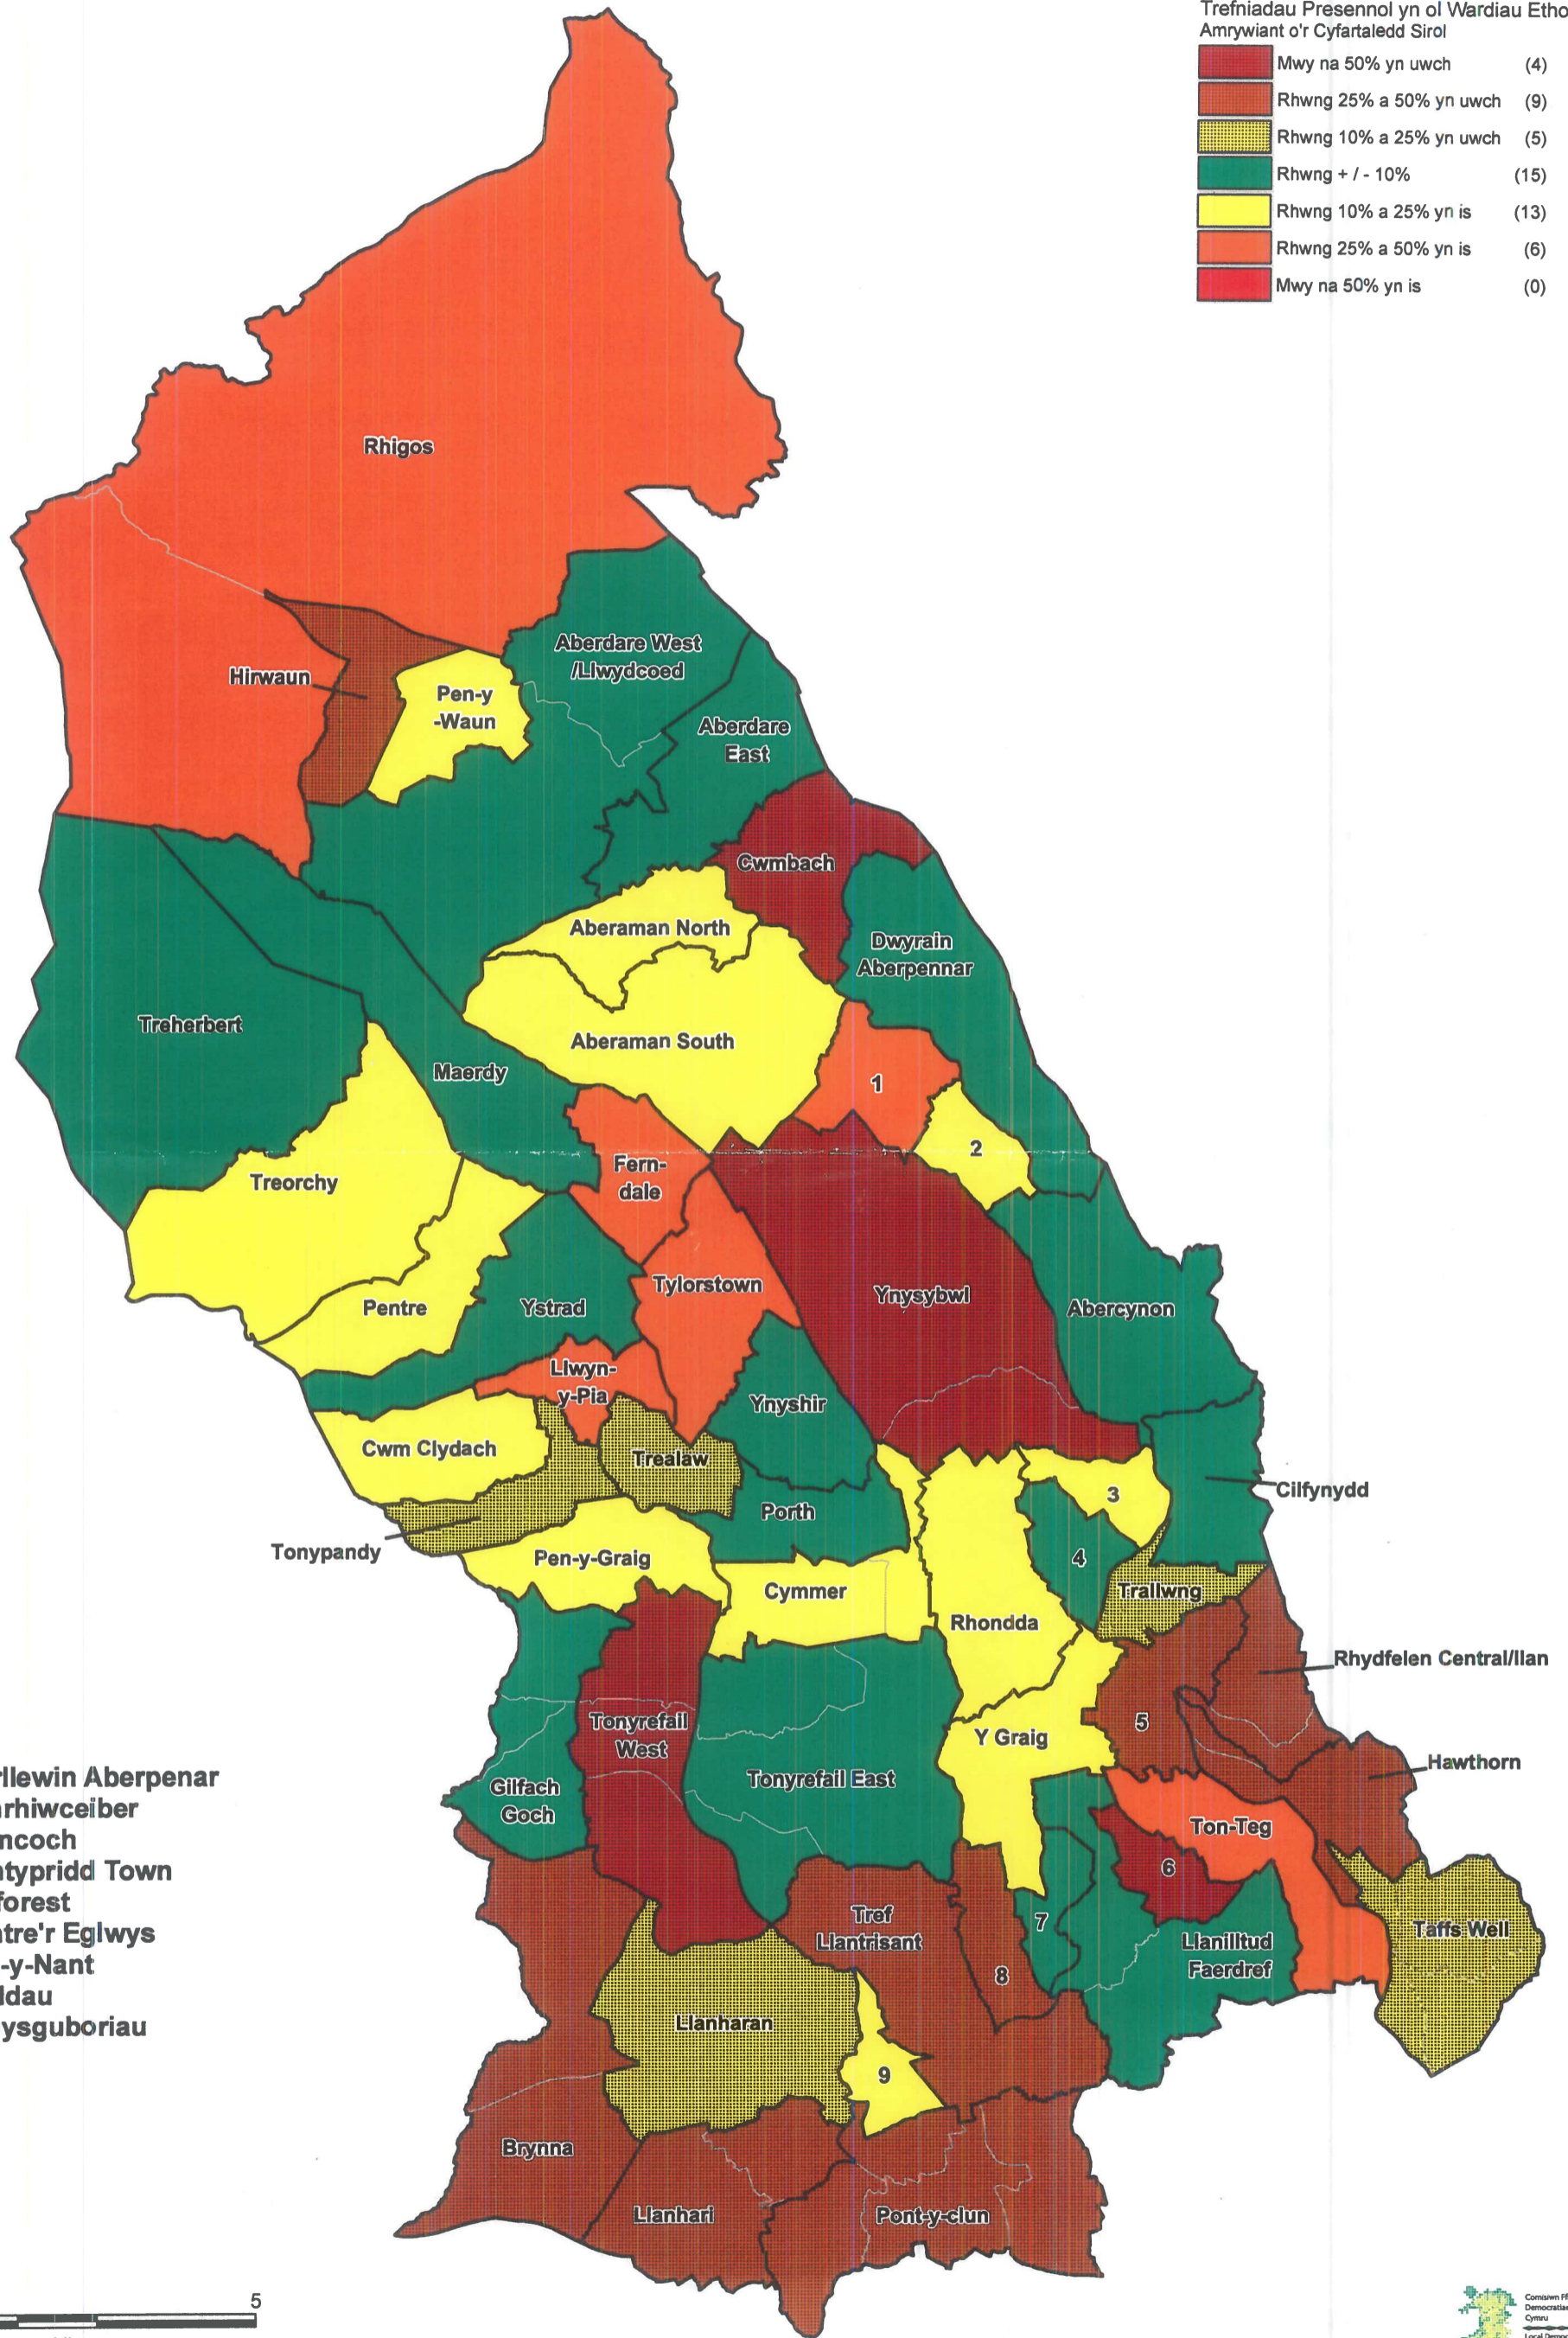

**COUNTY BOROUGH OF RHONDDA CYNON TAF**  
**EXISTING VARIANCE IN ELECTORAL REPRESENTATION**

Existing Arrangements by Electoral Ward  
Variance from the County Average

	More than 50% above	(4)
	Between 25% and 50% above	(9)
	Between 10% and 25% above	(5)
	Between +/- 10%	(15)
	Between 10% and 25% below	(13)
	Between 25% and 50% below	(6)

- 1 - Mountain Ash West
- 2 - Penrhiwceiber
- 3 - Glyncoch
- 4 - Pontypridd Town
- 5 - Treforest
- 6 - Garden Village
- 7 - Tyn-y-Nant
- 8 - Beddau
- 9 - Talbot Green

0 5  
kilometres  
Scale: 1:101,000

**BWRDEISTREF SIROL RHONDDA CYNON TAF**  
AMRYWIAD PRESENNOL O RAN CYNRYCHIOLAETH ETHOLIADOL

Trefniadau Presennol yn ol Wardiau Etholiadol  
Amrywiant o'r Cyfartaledd Sirol

	Mwy na 50% yn uwch	(4)
	Rhwng 25% a 50% yn uwch	(9)
	Rhwng 10% a 25% yn uwch	(5)
	Rhwng + / - 10%	(15)
	Rhwng 10% a 25% yn is	(13)
	Rhwng 25% a 50% yn is	(6)
	Mwy na 50% yn is	(0)

- 1 - Gorllewin Aberpenar
- 2 - Penrhiwceiber
- 3 - Glyncoch
- 4 - Pontypridd Town
- 5 - Treforest
- 6 - Pentre'r Eglwys
- 7 - Tyn-y-Nant
- 8 - Beddau
- 9 - Tonysguboriau

0 5  
cilomedrau  
Graddfa 1:101,000