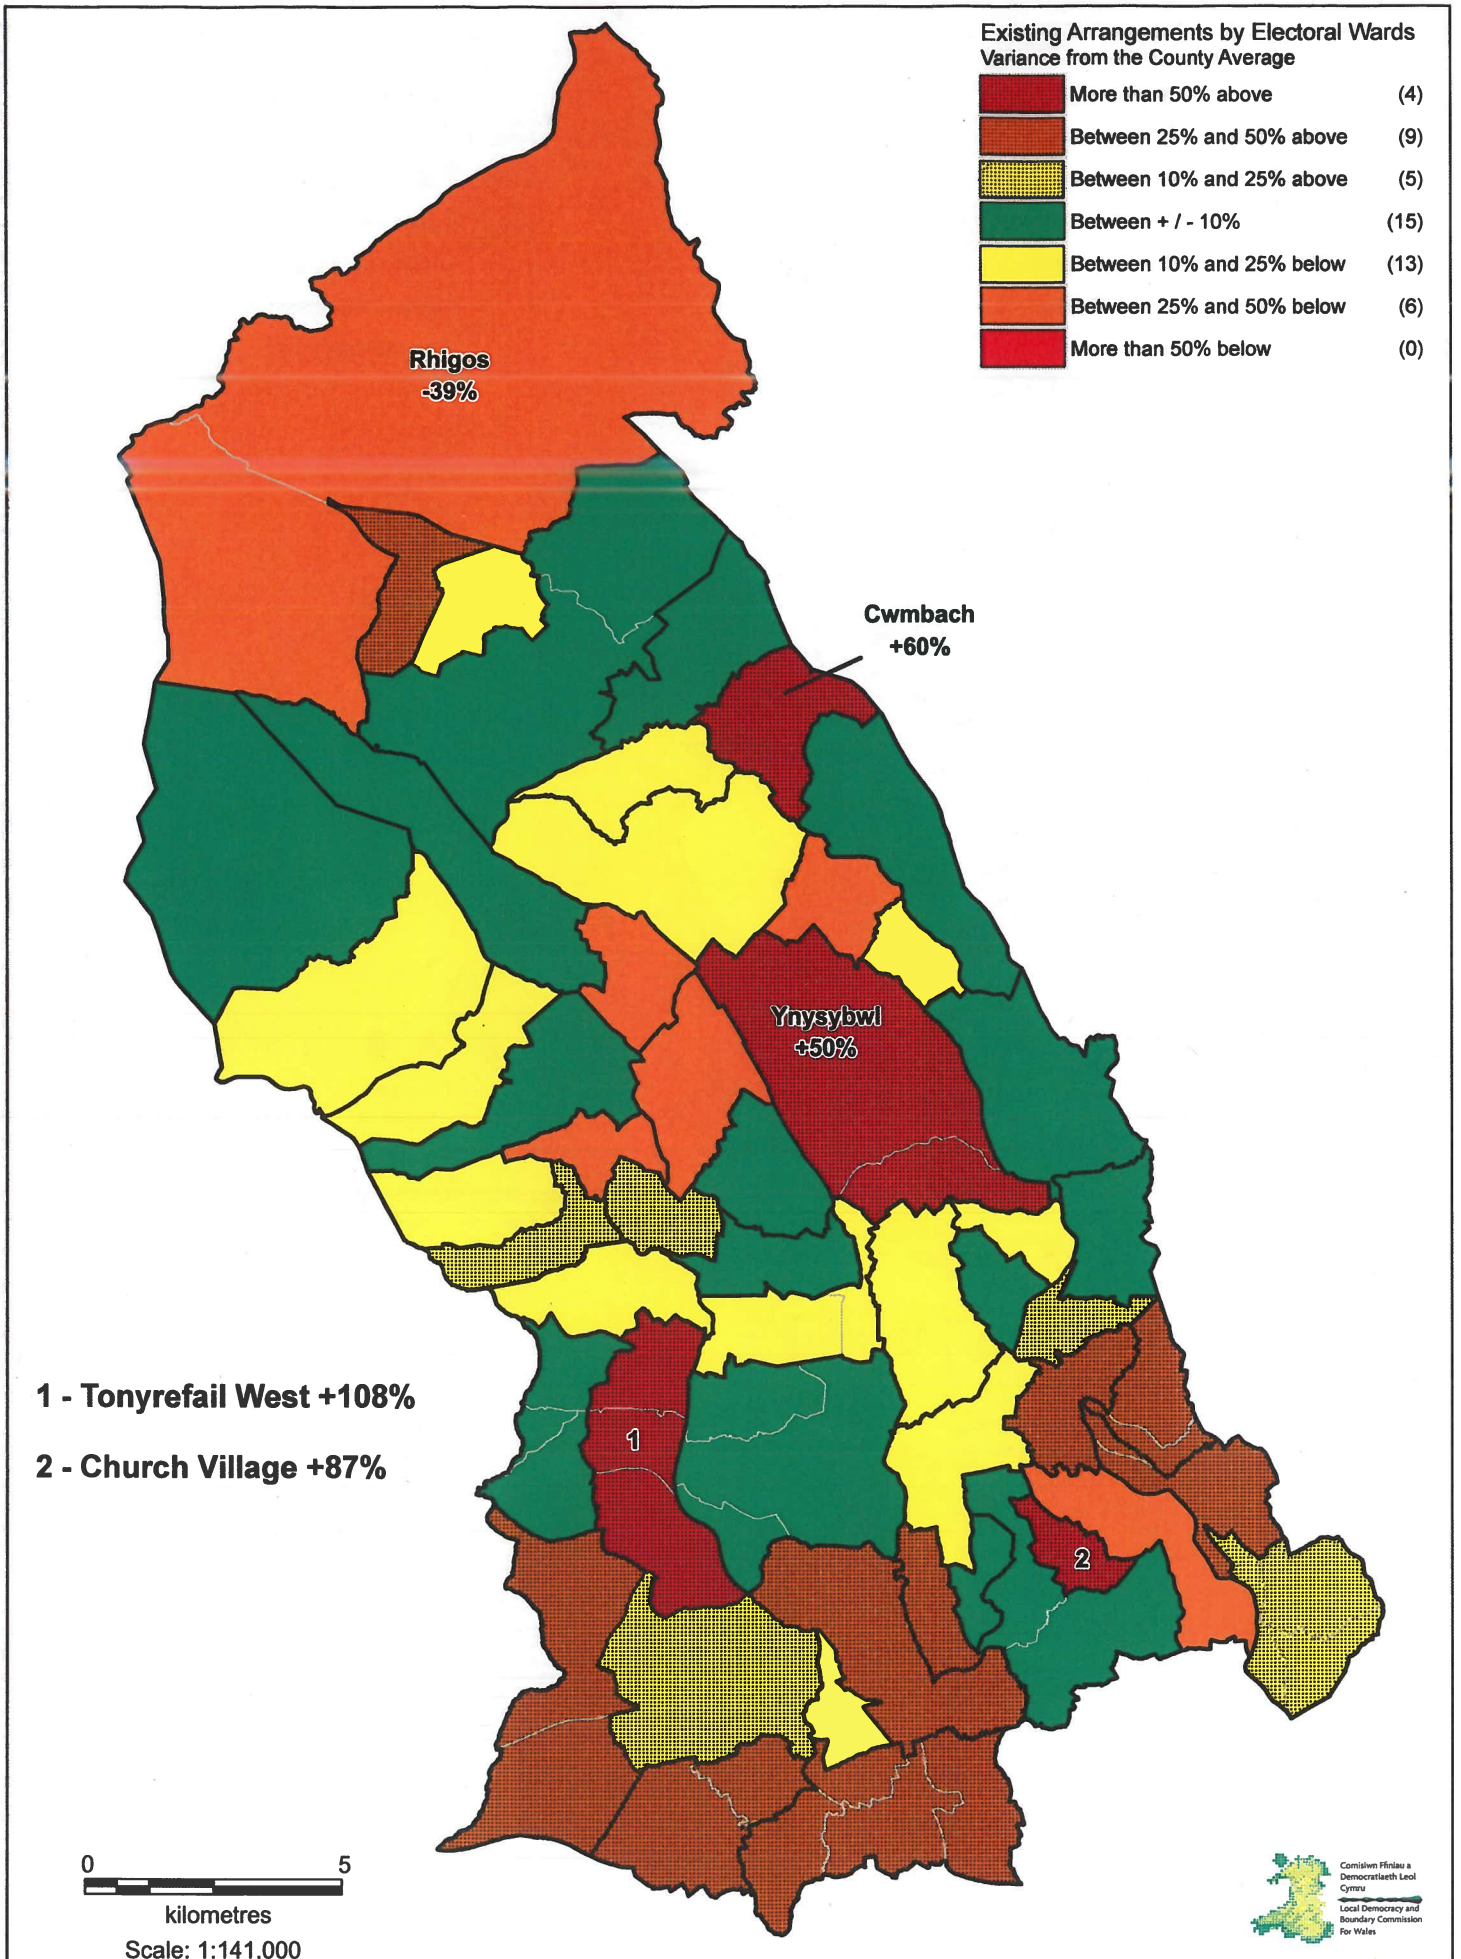

COUNTY BOROUGH OF RHONDDA CYNON TAF

EXISTING VARIANCE IN ELECTORAL REPRESENTATION

BWRDEISTREF SIROL RHONDDA CYNON TAF

AMRYWIAD PRESENNOL O RAN CYNRYCHOLAETH ETHOLIADOL