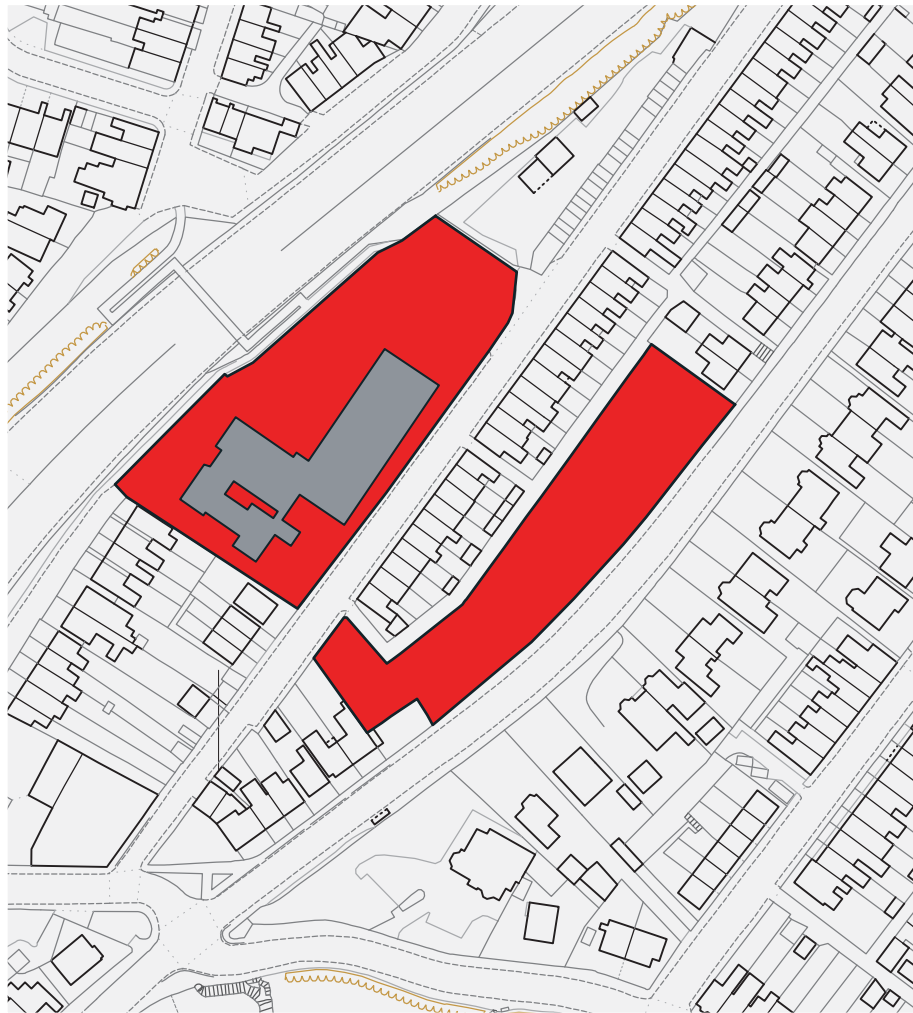

Ysgol Gynradd Coedpenmaen Coedpenmaen Primary School

RHONDDA CYNON TAF

Hysbysiad Cyfreithiol / Legal Notice

RHONDDA CYNON TAF

GORCHYMYN DIOGELU MANNAU CYHOEDDUS (RHEOLI CŴN) 2020

DEDDF YMDDYGIAD GWRTHGYMDEITHASOL, TROSEDDU A PHLISMONA 2014

RHONDDA CYNON TAF

PUBLIC SPACES PROTECTION ORDER (DOG CONTROLS) 2020

ANTI-SOCIAL BEHAVIOUR, CRIME AND POLICING ACT 2014

**Chaiff cŵn ddim bod yn yr ardal yma.
O beidio â dilyn y rheolau yma, mae'n bosibl y
cewch chi hysbysiad cosb benodedig o £100.**

**Dogs are not allowed within this area.
Failure to follow these rules may result in a
fixed penalty notice of £100.**

■ Dim Cŵn | No Dogs

Hawifraint y goron a hawliau cronfa ddata 2016 Arolwg Ordnans 100023458
Crown copyright and database rights 2016 Ordnance Survey 100023458

Am ragor o wybodaeth, ewch i:

<http://fymhethau.rctcbc.gov.uk/fyRhondda.aspx>

For further information, please visit:

<http://my.rctcbc.gov.uk/myRhondda.aspx>