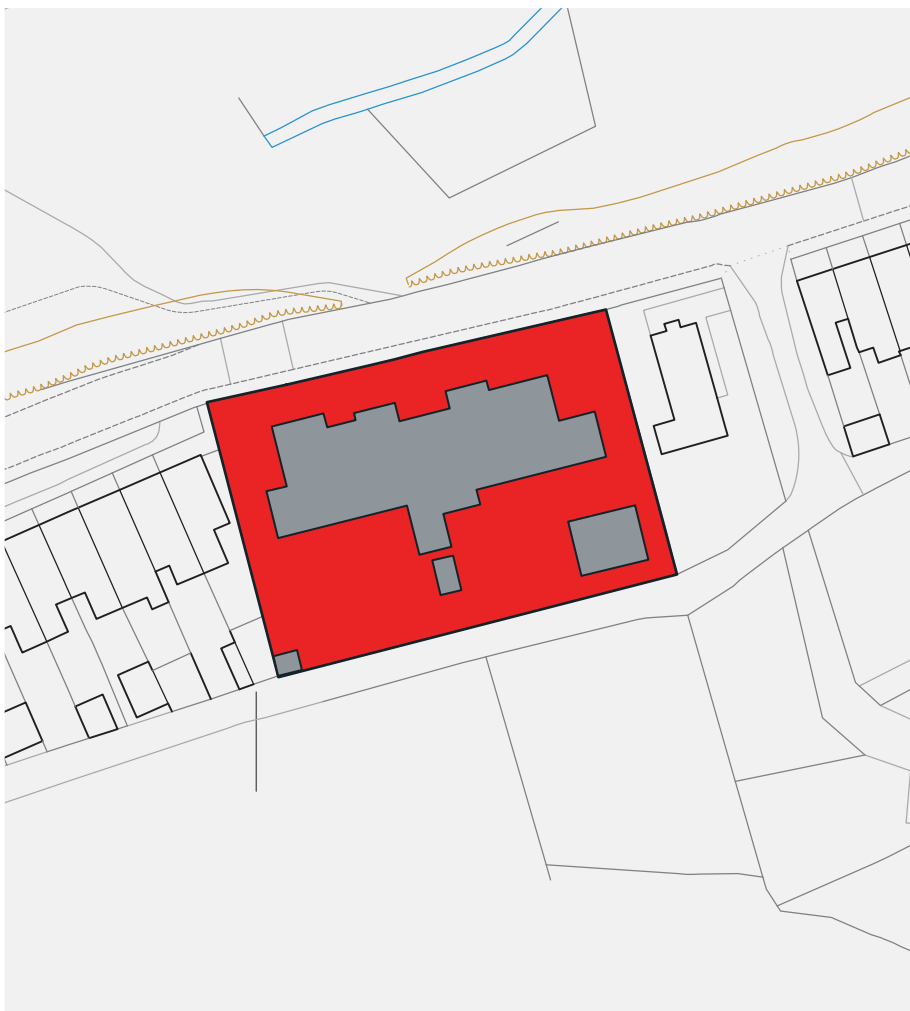

Ysgol Gynradd Abernant Abernant County Primary School

RHONDDA CYNON TAF

Hysbysiad Cyfreithiol / Legal Notice

RHONDDA CYNON TAF
GORCHYMYN DIOGELU MANNAU CYHOEDDUS (RHEOLI CŴN) 2020
DEDDF YMDDYGIAD GWRTHGYMDEITHASOL, TROSEDDU A PHLISMONA 2014

RHONDDA CYNON TAF
PUBLIC SPACES PROTECTION ORDER (DOG CONTROLS) 2020
ANTI-SOCIAL BEHAVIOUR, CRIME AND POLICING ACT 2014

**Chaiff cŵn ddim bod yn yr ardal yma.
O beidio â dilyn y rheolau yma, mae'n bosibl y
cewch chi hysbysiad cosb benodedig o £100.**

**Dogs are not allowed within this area.
Failure to follow these rules may result in a
fixed penalty notice of £100.**

■ Dim Cŵn | No Dogs

Hawifraint y goron a hawliau cronfa ddata 2016 Arolwg Ordnans 100023458
Crown copyright and database rights 2016 Ordnance Survey 100023458

Am ragor o wybodaeth, ewch i:
<http://fymhethau.rctcbc.gov.uk/fyRhondda.aspx>

For further information, please visit:
<http://my.rctcbc.gov.uk/myRhondda.aspx>