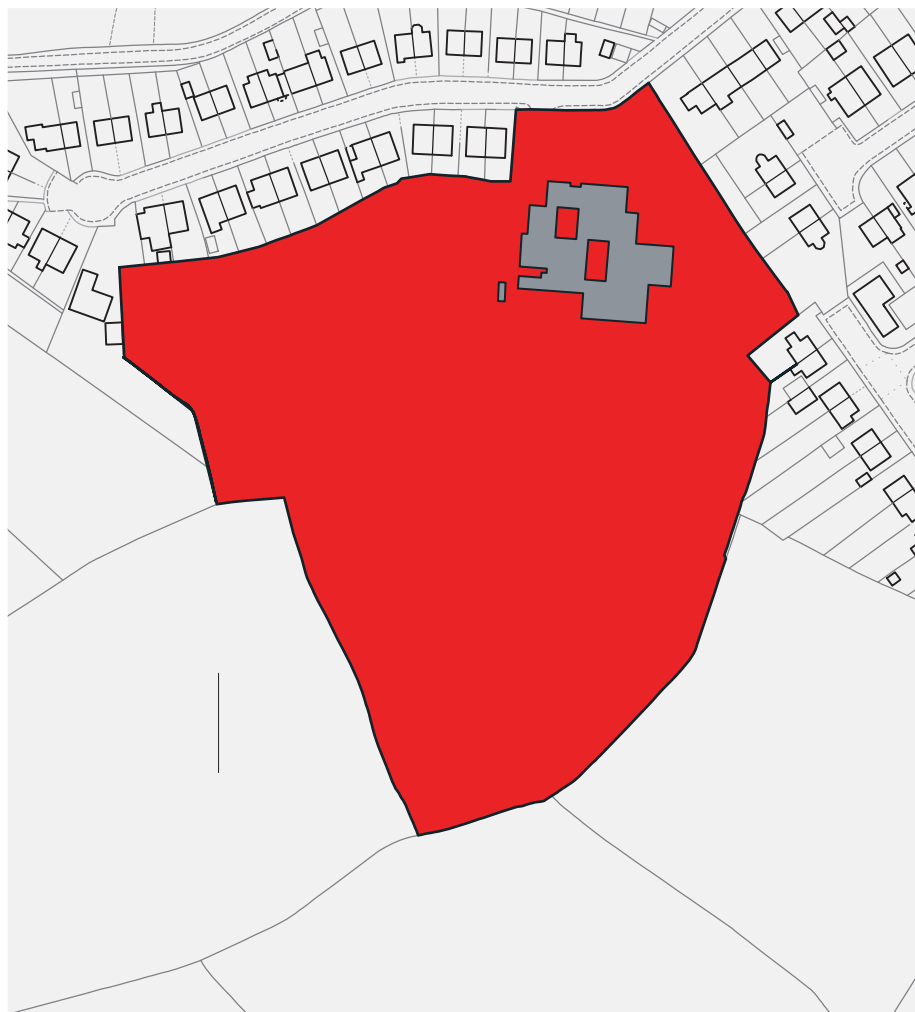

Ysgol Gynradd y Cefn Cefn Primary School

RHONDDA CYNON TAF

Hysbysiad Cyfreithiol / Legal Notice

RHONDDA CYNON TAF
GORCHYMYN DIOGELU MANNAU CYHOEDDUS (RHEOLI CŴN) 2020
DEDDF YMDDYGIAD GWRTHGYMDEITHASOL, TROSEDDU A PHLISMONA 2014

RHONDDA CYNON TAF
PUBLIC SPACES PROTECTION ORDER (DOG CONTROLS) 2020
ANTI-SOCIAL BEHAVIOUR, CRIME AND POLICING ACT 2014

**Chaiff cŵn ddim bod yn yr ardal yma.
O beidio â dilyn y rheolau yma, mae'n bosibl y
cewch chi hysbysiad cosb benodedig o £100.**

**Dogs are not allowed within this area.
Failure to follow these rules may result in a
fixed penalty notice of £100.**

■ Dim Cŵn | No Dogs

Hawffraint y goron a hawliau cronfa ddata 2016 Arolwg Ordnans 100023458
Crown copyright and database rights 2016 Ordnance Survey 100023458

Am ragor o wybodaeth, ewch i:
<http://fymhethau.rctcbc.gov.uk/fyRhondda.aspx>

For further information, please visit:
<http://my.rctcbc.gov.uk/myRhondda.aspx>