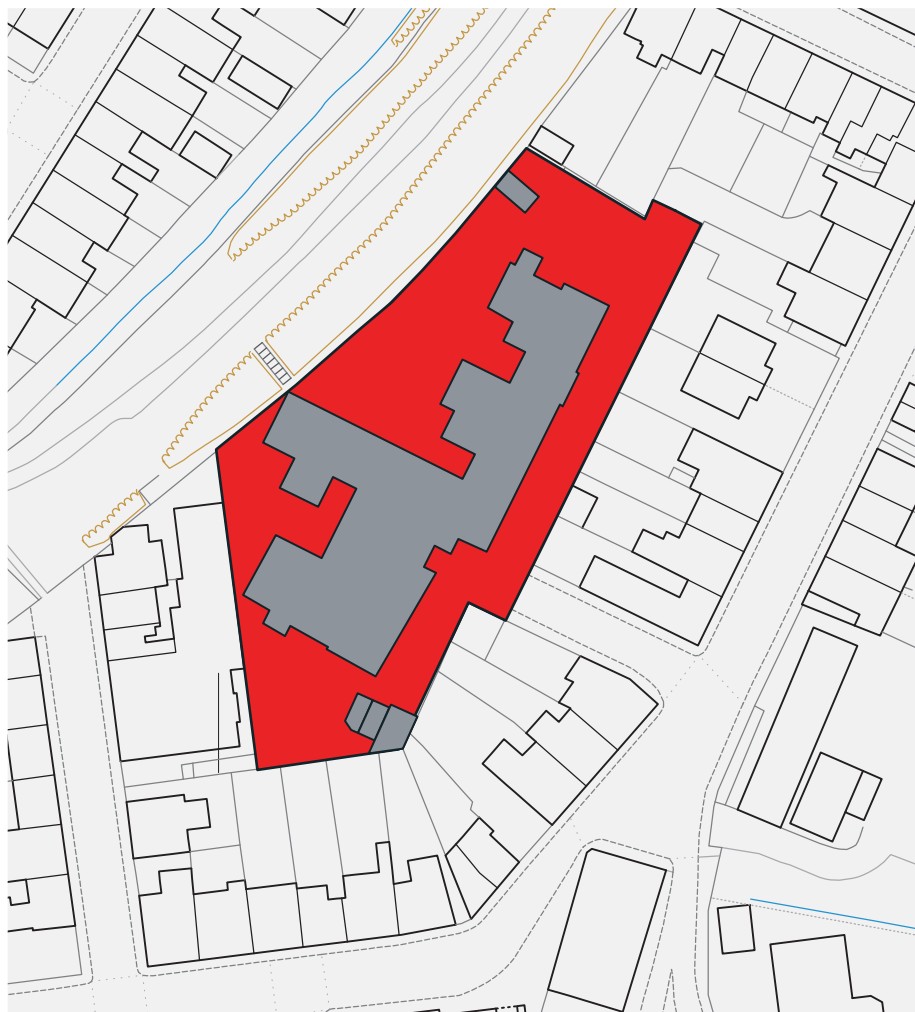

Ysgol Babnod Cwmaman Cwmaman Infants School

RHONDDA CYNON TAF

Hysbysiad Cyfreithiol / Legal Notice

RHONDDA CYNON TAF
GORCHYMYN DIOGELU MANNAU CYHOEDDUS (RHEOLI CŴN) 2020
DEDDF YMDDYGIAD GWRTHGYMDEITHASOL, TROSEDDU A PHLISMONA 2014

RHONDDA CYNON TAF
PUBLIC SPACES PROTECTION ORDER (DOG CONTROLS) 2020
ANTI-SOCIAL BEHAVIOUR, CRIME AND POLICING ACT 2014

**Chaiff cŵn ddim bod yn yr ardal yma.
O beidio â dilyn y rheolau yma, mae'n bosibl y
cewch chi hysbysiad cosb benodedig o £100.**

**Dogs are not allowed within this area.
Failure to follow these rules may result in a
fixed penalty notice of £100.**

■ Dim Cŵn | No Dogs

Hawfrainc y goron a hawliau cronfa ddata 2016 Arolwg Ordnans 100023458
Crown copyright and database rights 2016 Ordnance Survey 100023458

Am ragor o wybodaeth, ewch i:
<http://fymhethau.rctcbc.gov.uk/fyRhondda.aspx>

For further information, please visit:
<http://my.rctcbc.gov.uk/myRhondda.aspx>