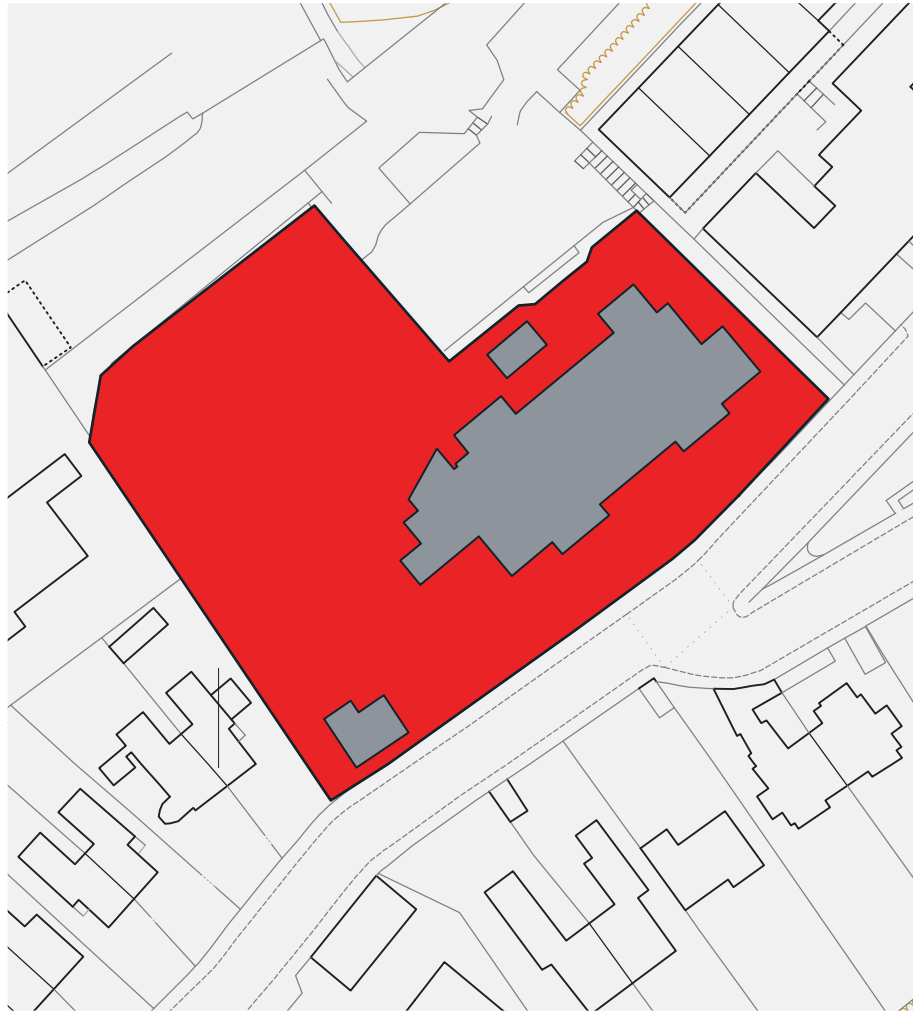

Ysgol Gynradd Coed-y-lan Coed-y-lan Primary School

RHONDDA CYNON TAF

Hysbysiad Cyfreithiol / Legal Notice

RHONDDA CYNON TAF

GORCHYMYN DIOGELU MANNAU CYHOEDDUS (RHEOLI CŴN) 2020

DEDDF YMDDYGIAD GWRTHGYMDEITHASOL, TROSEDDU A PHLISMONA 2014

RHONDDA CYNON TAF

PUBLIC SPACES PROTECTION ORDER (DOG CONTROLS) 2020

ANTI-SOCIAL BEHAVIOUR, CRIME AND POLICING ACT 2014

**Chaiff cŵn ddim bod yn yr ardal yma.
O beidio â dilyn y rheolau yma, mae'n bosibl y
cewch chi hysbysiad cosb benodedig o £100.**

**Dogs are not allowed within this area.
Failure to follow these rules may result in a
fixed penalty notice of £100.**

■ Dim Cŵn | No Dogs

Hawifraint y goron a hawliau cronfa ddata 2016 Arolwg Ordnans 100023458
Crown copyright and database rights 2016 Ordnance Survey 100023458

Am ragor o wybodaeth, ewch i:

<http://fymhethau.rctcbc.gov.uk/fyRhondda.aspx>

For further information, please visit:

<http://my.rctcbc.gov.uk/myRhondda.aspx>