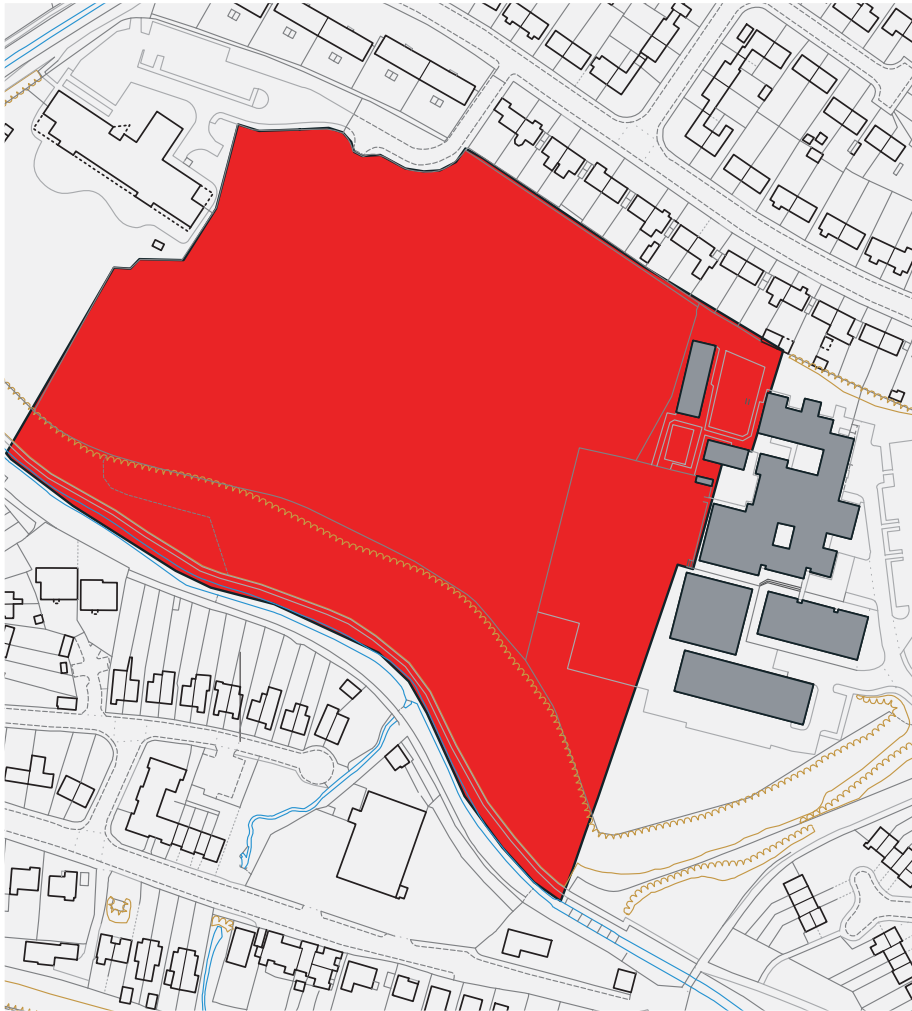

Ysgol Gyfun y Cardinal Newman Eglwys Gatholig Rhufain Cardinal Newman RC Comprehensive School

RHONDDA CYNON TAF

Hysbysiad Cyfreithiol / Legal Notice

RHONDDA CYNON TAF

GORCHYMYN DIOGELU MANNAU CYHOEDDUS (RHEOLI CŴN) 2020

DEDDF YMDDYGIAD GWRTHGYMDEITHASOL, TROSEDDU A PHLISMONA 2014

RHONDDA CYNON TAF

PUBLIC SPACES PROTECTION ORDER (DOG CONTROLS) 2020

ANTI-SOCIAL BEHAVIOUR, CRIME AND POLICING ACT 2014

**Chaiff cŵn ddim bod yn yr ardal yma.
O beidio â dilyn y rheolau yma, mae'n bosibl y
cewch chi hysbysiad cosb benodedig o £100.**

**Dogs are not allowed within this area.
Failure to follow these rules may result in a
fixed penalty notice of £100.**

■ Dim Cŵn | No Dogs

Hawifraint y goron a hawliau cronfa ddata 2016 Arolwg Ordnans 100023458
Crown copyright and database rights 2016 Ordnance Survey 100023458

Am ragor o wybodaeth, ewch i:

<http://fymhethau.rctcbc.gov.uk/fyRhondda.aspx>

For further information, please visit:

<http://my.rctcbc.gov.uk/myRhondda.aspx>