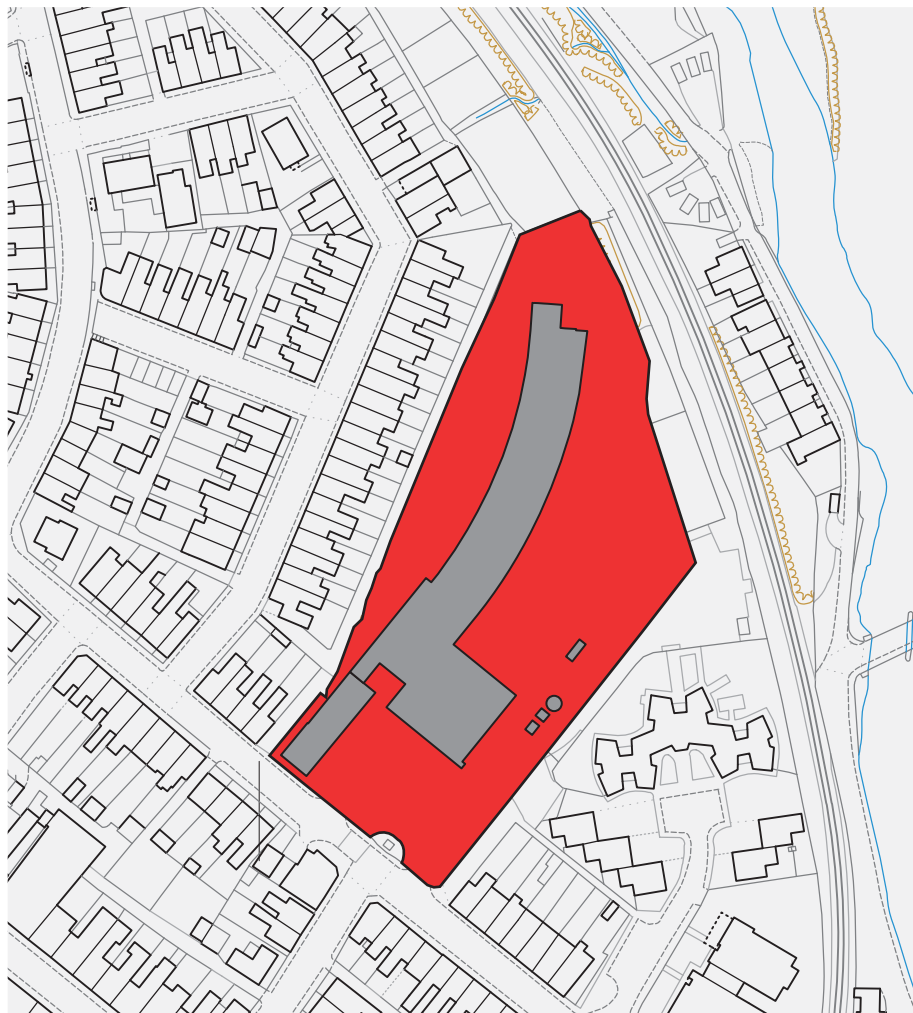

Ysgol Gynradd Gymuned Abercynon Abercynon Community Primary

RHONDDA CYNON TAF

Hysbysiad Cyfreithiol / Legal Notice

RHONDDA CYNON TAF

GORCHYMYN DIOGELU MANNAU CYHOEDDUS (RHEOLI CŴN) 2020

DEDDF YMDDYGIAD GWRTHGYMDEITHASOL, TROSEDDU A PHLISMONA 2014

RHONDDA CYNON TAF

PUBLIC SPACES PROTECTION ORDER (DOG CONTROLS) 2020

ANTI-SOCIAL BEHAVIOUR, CRIME AND POLICING ACT 2014

**Chaiff cŵn ddim bod yn yr ardal yma.
O beidio â dilyn y rheolau yma, mae'n bosibl y
cewch chi hysbysiad cosb benodedig o £100.**

**Dogs are not allowed within this area.
Failure to follow these rules may result in a
fixed penalty notice of £100.**

■ Dim Cŵn | No Dogs

Hawffraint y goron a hawliau cronfa ddata 2016 Arolwg Ordnans 100023458
Crown copyright and database rights 2016 Ordnance Survey 100023458

Am ragor o wybodaeth, ewch i:

<http://fymhethau.rctcbc.gov.uk/fyRhondda.aspx>

For further information, please visit:

<http://my.rctcbc.gov.uk/myRhondda.aspx>