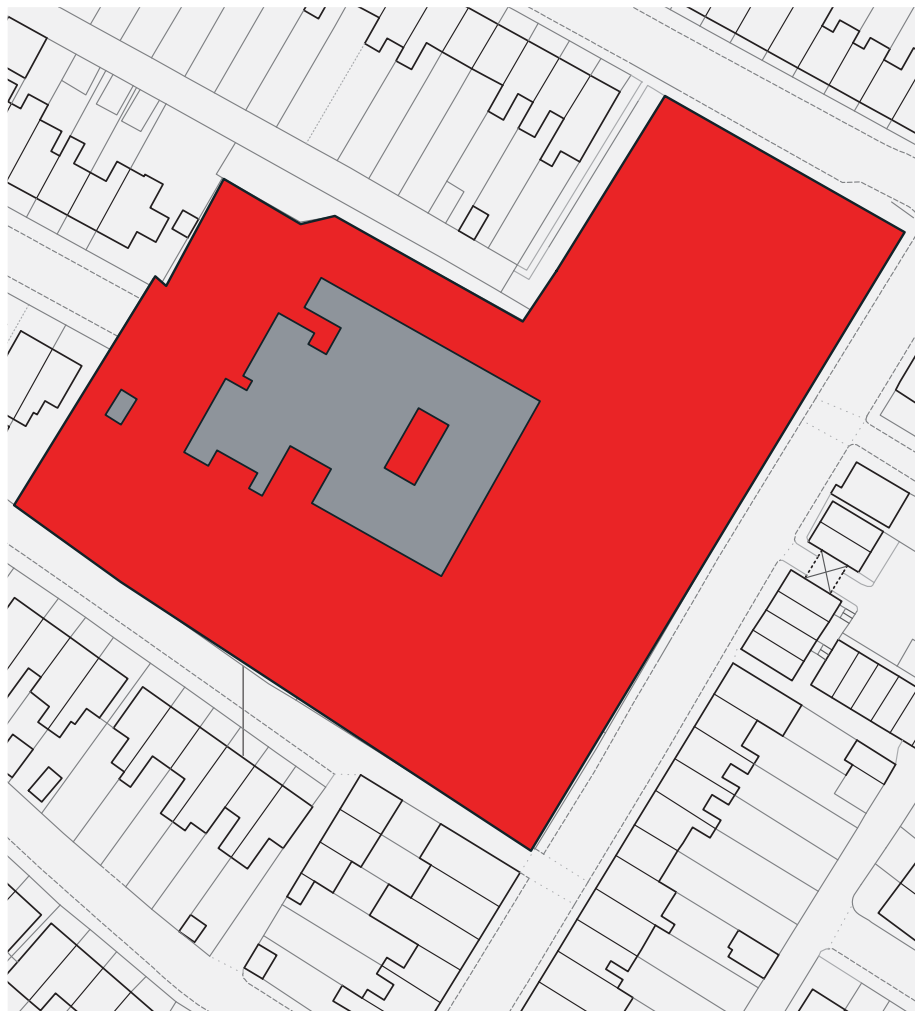

Ysgol Gynradd Cap-coch Capcoch Primary School

RHONDDA CYNON TAF

Hysbysiad Cyfreithiol / Legal Notice

RHONDDA CYNON TAF
GORCHYMYN DIOGELU MANNAU CYHOEDDUS (RHEOLI CŴN) 2020
DEDDF YMDDYGIAD GWRTHGYMDEITHASOL, TROSEDDU A PHLISMONA 2014

RHONDDA CYNON TAF
PUBLIC SPACES PROTECTION ORDER (DOG CONTROLS) 2020
ANTI-SOCIAL BEHAVIOUR, CRIME AND POLICING ACT 2014

**Chaiff cŵn ddim bod yn yr ardal yma.
O beidio â dilyn y rheolau yma, mae'n bosibl y
cewch chi hysbysiad cosb benodedig o £100.**

**Dogs are not allowed within this area.
Failure to follow these rules may result in a
fixed penalty notice of £100.**

■ Dim Cŵn | No Dogs

Hawfiraft y goron a hawliau cronfa ddata 2016 Arolwg Ordnans 100023458
Crown copyright and database rights 2016 Ordnance Survey 100023458

Am ragor o wybodaeth, ewch i:
<http://fymhethau.rctcbc.gov.uk/fyRhondda.aspx>

For further information, please visit:
<http://my.rctcbc.gov.uk/myRhondda.aspx>