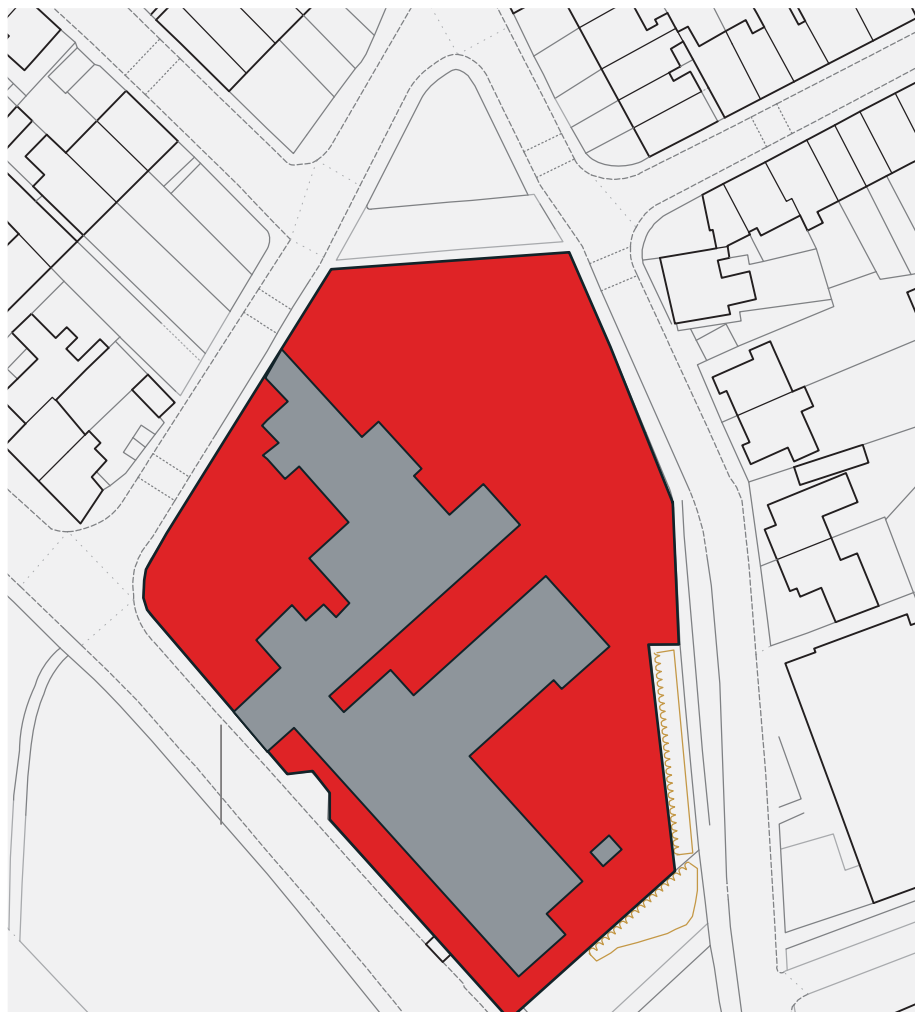

Ysgol Gynradd Parc Aberdâr Aberdare Park Primary

RHONDDA CYNON TAF

Hysbysiad Cyfreithiol / Legal Notice

RHONDDA CYNON TAF

GORCHYMYN DIOGELU MANNAU CYHOEDDUS (RHEOLI CŴN) 2020

DEDDF YMDDYGIAD GWRTHGYMDEITHASOL, TROSEDDU A PHLISMONA 2014

RHONDDA CYNON TAF

PUBLIC SPACES PROTECTION ORDER (DOG CONTROLS) 2020

ANTI-SOCIAL BEHAVIOUR, CRIME AND POLICING ACT 2014

**Chaiff cŵn ddim bod yn yr ardal yma.
O beidio â dilyn y rheolau yma, mae'n bosibl y
cewch chi hysbysiad cosb benodedig o £100.**

**Dogs are not allowed within this area.
Failure to follow these rules may result in a
fixed penalty notice of £100.**

■ Dim Cŵn | No Dogs

Hawfright y goron a hawliau cronfa ddata 2016 Arolwg Ordnans 100023458
Crown copyright and database rights 2016 Ordnance Survey 100023458

Am ragor o wybodaeth, ewch i:

<http://fymhethau.rctcbc.gov.uk/fyRhondda.aspx>

For further information, please visit:

<http://my.rctcbc.gov.uk/myRhondda.aspx>