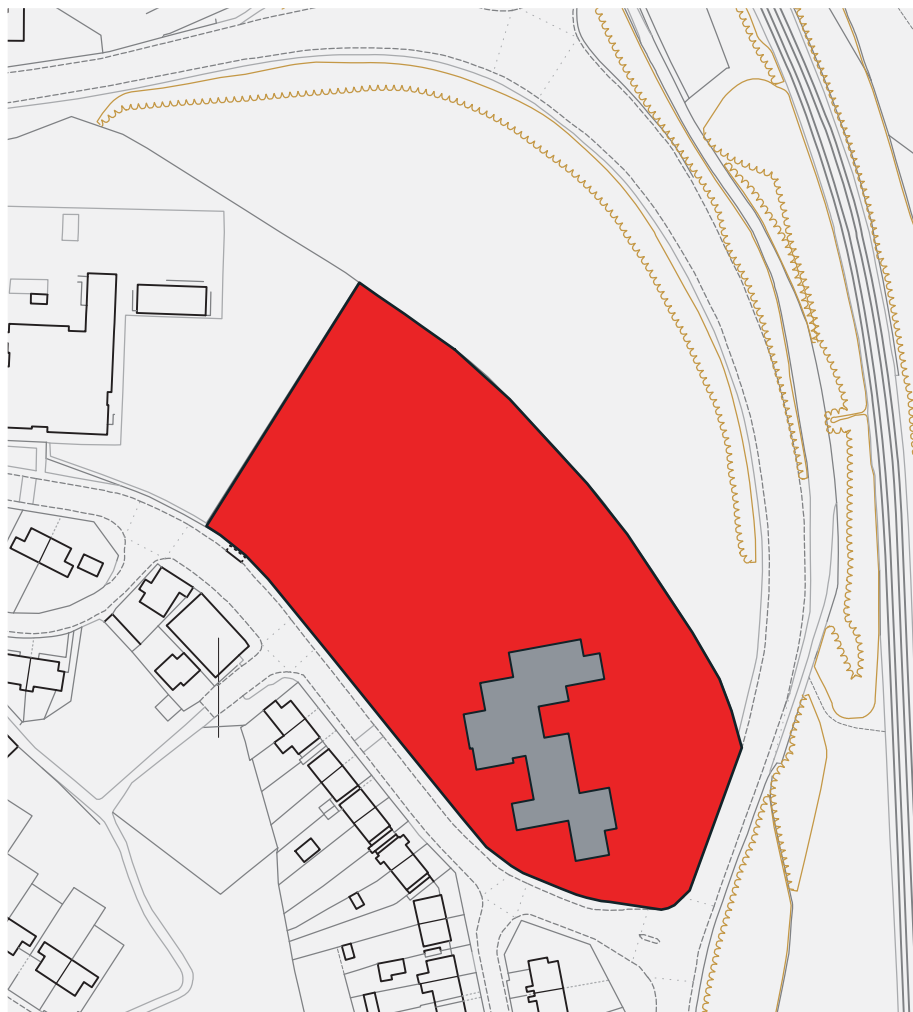

Ysgol Gynradd Craig-yr-hesg Craig yr Hesg Primary School

RHONDDA CYNON TAF

Hysbysiad Cyfreithiol / Legal Notice

RHONDDA CYNON TAF

GORCHYMYN DIOGELU MANNAU CYHOEDDUS (RHEOLI CŴN) 2020

DEDDF YMDDYGIAD GWRTHGYMDEITHASOL, TROSEDDU A PHLISMONA 2014

RHONDDA CYNON TAF

PUBLIC SPACES PROTECTION ORDER (DOG CONTROLS) 2020

ANTI-SOCIAL BEHAVIOUR, CRIME AND POLICING ACT 2014

**Chaiff cŵn ddim bod yn yr ardal yma.
O beidio â dilyn y rheolau yma, mae'n bosibl y
cewch chi hysbysiad cosb benodedig o £100.**

**Dogs are not allowed within this area.
Failure to follow these rules may result in a
fixed penalty notice of £100.**

■ Dim Cŵn | No Dogs

Hawfrait y goron a hawliau cronfa ddata 2016 Arolwg Ordnans 100023458
Crown copyright and database rights 2016 Ordnance Survey 100023458

Am ragor o wybodaeth, ewch i:

<http://fymhethau.rctcbc.gov.uk/fyRhondda.aspx>

For further information, please visit:

<http://my.rctcbc.gov.uk/myRhondda.aspx>