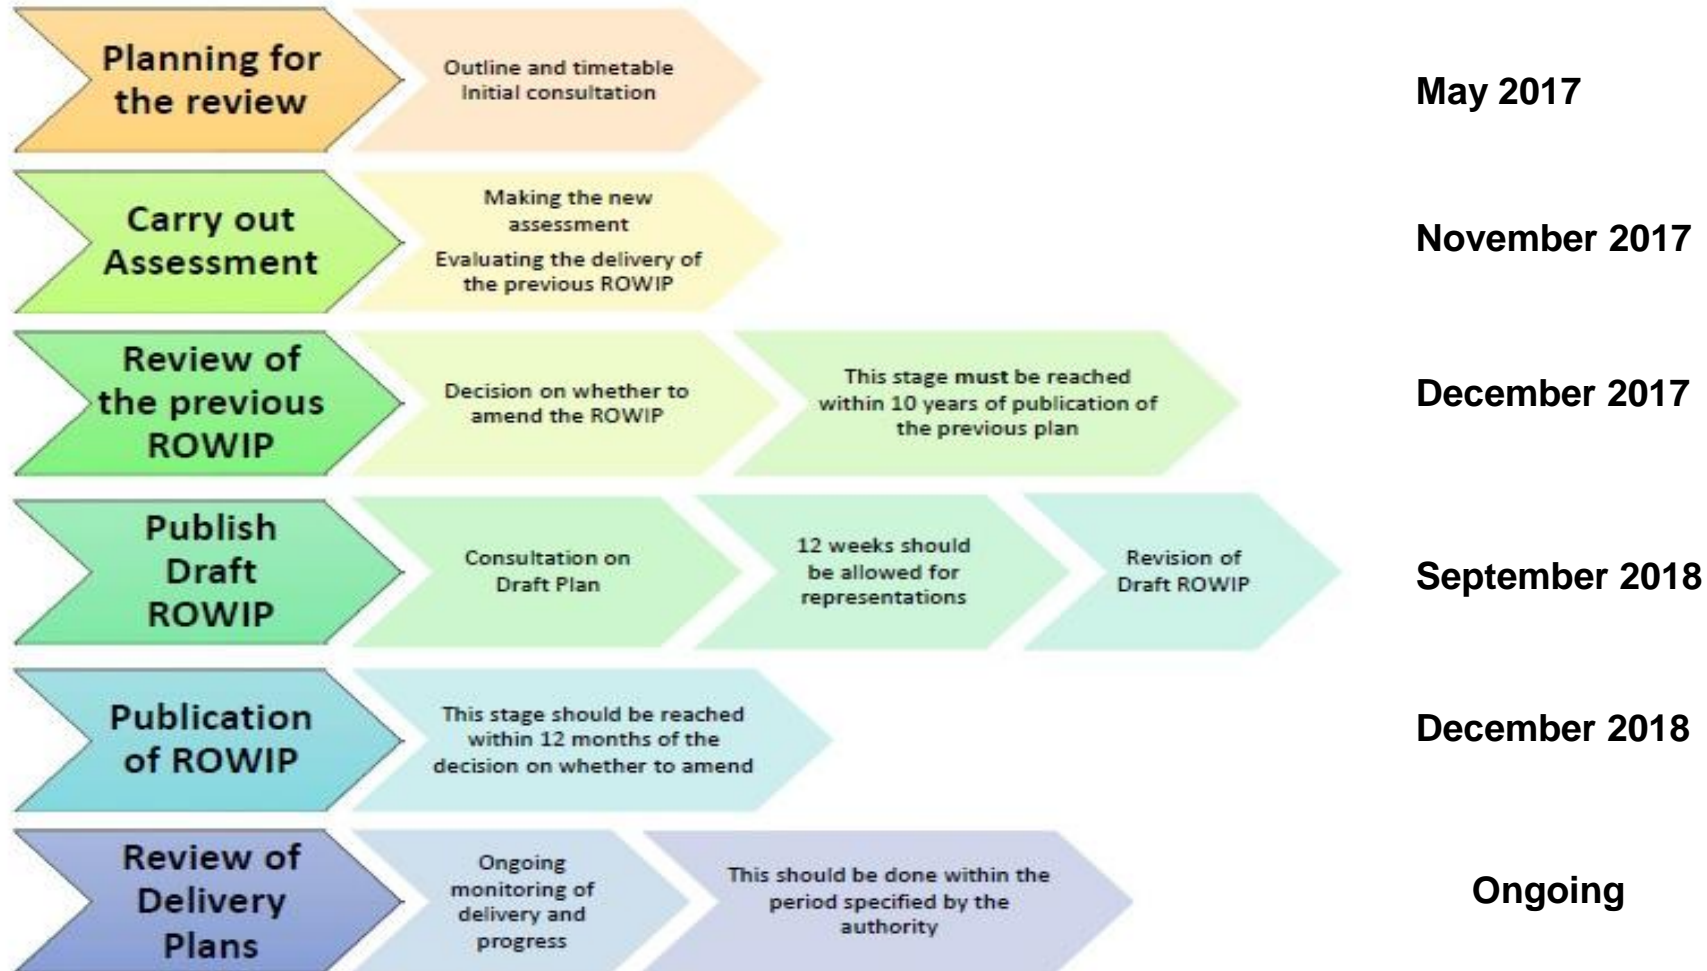

Throughout the process, the Council's website will provide information about the Review and the opportunity for any interested person to contribute to the process.

<http://www.rctcbc.gov.uk/EN/Resident/ParkingRoadsandTravel/Roadspavementsandpaths/Publicrightsofway.aspx>

Draft timetable for the production of the review of Out & About: the Rights of Way Improvement Plan for Rhondda Cynon Taf

Diagram 1: Summary of the ROWIP process and timetable

Consultation list

Community Councils